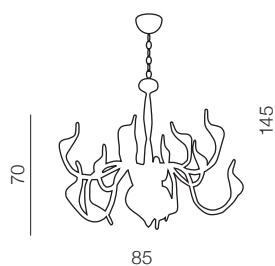

1 CHROME

2 WHITE

3 BLACK

4 GOLD

Snake wall

- 1 AZ0046 (chrome)
- 2 AZ0047 (white)
- 3 AZ1018 (black)
- 4 AZ2569 (gold)

G4 2x 20W 12V
metal/chrome/painting

Snake

- 1 AZ0044 (chrome)
- 2 AZ0045 (white)
- 3 AZ1017 (black)
- 4 AZ2568 (gold)

G4 12x 20W 12V
metal/chrome/painting

Snake 2

- 1 AZ0043 (chrome)
- 2 AZ0172 (white)
- 3 AZ1048 (black)

G4 15x 10W 12V
metal/chrome/painting