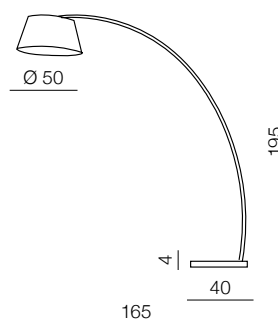

OLAV

Olav pendant

- ❶ AZ1391 (white)
- ❷ AZ1392 (black)

1x E27 MAX 60W
metal/fabric/acryl

Olav

- ❶ AZ1035 (white)
- ❷ AZ1034 (black)

1x E27 60W
metal/fabric/acryl

❶ WHITE