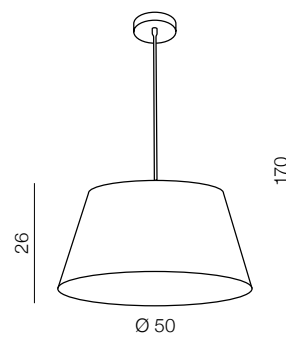

OLAV

Olav pendant

- ❶ AZ1391 (white)
- ❷ AZ1392 (black)

1x E27 MAX 60W
metal/fabric/acryl

Olav

- ❶ AZ1035 (white)
- ❷ AZ1034 (black)

1x E27 60W
metal/fabric/acryl

❶ WHITE