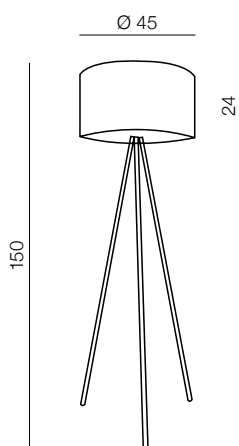

1 WHITE

2 BLACK

3 GREY

**Finn**

- 1 AZ1037 (white)
- 2 AZ1039 (black)
- 3 AZ2967 (grey)

1x E27 60W  
metal/fabric