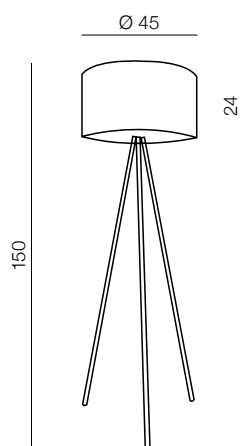

1 WHITE

2 BLACK

3 GREY

Finn

- 1 AZ1037 (white)
- 2 AZ1039 (black)
- 3 AZ2967 (grey)

1x E27 60W
metal/fabric