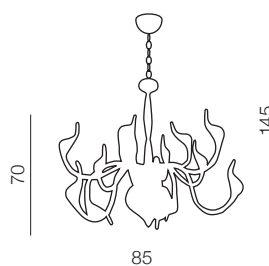

1 CHROME

2 WHITE

3 BLACK

4 GOLD

Snake wall

- 1 AZ0046 (chrome)
- 2 AZ0047 (white)
- 3 AZ1018 (black)
- 4 AZ2569 (gold)

G4 2x 20W 12V
metal/chrome/painting

Snake

- 1 AZ0044 (chrome)
- 2 AZ0045 (white)
- 3 AZ1017 (black)
- 4 AZ2568 (gold)

G4 12x 20W 12V
metal/chrome/painting

Snake 2

- 1 AZ0043 (chrome)
- 2 AZ0172 (white)
- 3 AZ1048 (black)

G4 15x 10W 12V
metal/chrome/painting