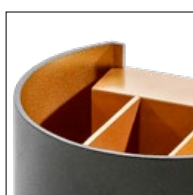

BULB NOT INCLUDED

1 WHITE

2 ALUMINIUM

3 BLACK / GOLD

4 BLACK

Leticia 2

- 1 **AZ1058** (white)
- 2 **AZ1059** (aluminium)
- 3 **AZ2815** (black/gold)
- 4 **AZ2933** (black)

G9 1x 40W
metal/aluminium