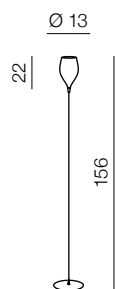

1 SHINY WHITE

2 SHINY BLACK

3 AMBER

4 OLIVE

**izza**

- 1 **AZ1077** (shiny white)
- 2 **AZ1076** (shiny black)
- 3 **AZ1078** (amber)
- 4 **AZ1079** (olive)

E14 1x 40W  
metal/glass