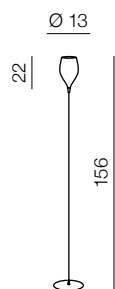

1 SHINY WHITE

2 SHINY BLACK

3 AMBER

4 OLIVE

izza

- 1 **AZ1077** (shiny white)
- 2 **AZ1076** (shiny black)
- 3 **AZ1078** (amber)
- 4 **AZ1079** (olive)

E14 1x 40W
metal/glass