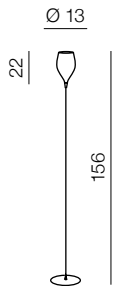

1 SHINY WHITE

2 SHINY BLACK

3 AMBER

4 OLIVE

izza

- 1 **AZ1077** (shiny white)
- 2 **AZ1076** (shiny black)
- 3 **AZ1078** (amber)
- 4 **AZ1079** (olive)

E14 1x 40W
metal/glass