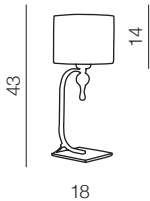

IMPRESS

1 WHITE

2 BLACK

3 BROWN

Impress table

- 1 AZ1107 WH (white)
 - 2 AZ0502 BK (black)
 - 3 AZ2903 (brown)
- E27 1x 50W
metal/chrome/acryl/fabric

Impress wall

- 1 AZ0503 WH (white)
 - 2 AZ0501 BK (black)
 - 3 AZ2904 BN (brown)
- E27 1x 50W
metal/chrome/acryl/fabric