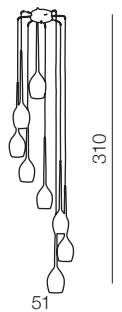

izza 1

- ① AZ0131 (shiny white)
- ② AZ0130 (shiny black)
- ③ AZ1221 (amber)
- ④ AZ1220 (olive)
- ⑤ AZ2936 (smoky)

E14 1x 50W  
metal/glass

izza 4

- ① AZ0101 (shiny white)
- ② AZ0100 (shiny black)
- ③ AZ1227 (amber)
- ④ AZ1228 (olive)
- ⑤ AZ2938 (smoky)

E14 4x 50W  
metal/glass

izza 5

- ① AZ0311 (shiny white)
- ② AZ0312 (shiny black)
- ③ AZ1231 (amber)
- ④ AZ1222 (olive)
- ⑤ AZ2939 (smoky)

E14 5x 50W  
metal/glass

izza 8

- ① AZ0160 (shiny white)
- ② AZ0159 (shiny black)
- ③ AZ1223 (amber)
- ④ AZ1230 (olive)
- ⑤ AZ2940 (smoky)

E14 8x 50W  
metal/glass