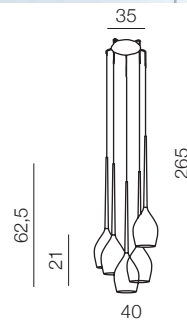

izza 1

- ① AZ0131 (shiny white)
- ② AZ0130 (shiny black)
- ③ AZ1221 (amber)
- ④ AZ1220 (olive)
- ⑤ AZ2936 (smoky)

E14 1x 50W  
metal/glass

izza 4

- ① AZ0101 (shiny white)
- ② AZ0100 (shiny black)
- ③ AZ1227 (amber)
- ④ AZ1228 (olive)
- ⑤ AZ2938 (smoky)

E14 4x 50W  
metal/glass

izza 5

- ① AZ0311 (shiny white)
- ② AZ0312 (shiny black)
- ③ AZ1231 (amber)
- ④ AZ1222 (olive)
- ⑤ AZ2939 (smoky)

E14 5x 50W  
metal/glass

izza 8

- ① AZ0160 (shiny white)
- ② AZ0159 (shiny black)
- ③ AZ1223 (amber)
- ④ AZ1230 (olive)
- ⑤ AZ2940 (smoky)