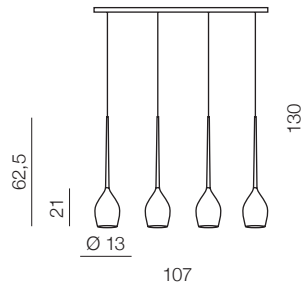

izza 1

- ① AZ0131 (shiny white)
- ② AZ0130 (shiny black)
- ③ AZ1221 (amber)
- ④ AZ1220 (olive)
- ⑤ AZ2936 (smoky)

E14 1x 50W  
metal/glass

izza 4

- ① AZ0101 (shiny white)
- ② AZ0100 (shiny black)
- ③ AZ1227 (amber)
- ④ AZ1228 (olive)
- ⑤ AZ2938 (smoky)