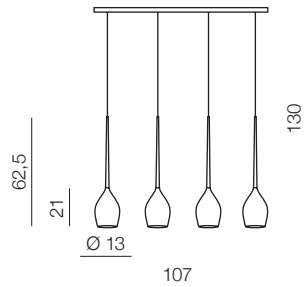

izza 1

- ① AZ0131 (shiny white)
- ② AZ0130 (shiny black)
- ③ AZ1221 (amber)
- ④ AZ1220 (olive)
- ⑤ AZ2936 (smoky)

E14 1x 50W
metal/glass

izza 4

- ① AZ0101 (shiny white)
- ② AZ0100 (shiny black)
- ③ AZ1227 (amber)
- ④ AZ1228 (olive)
- ⑤ AZ2938 (smoky)