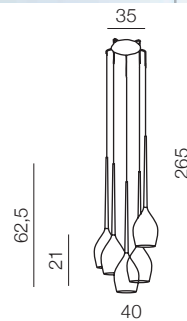

izza 1

- ① AZ0131 (shiny white)
- ② AZ0130 (shiny black)
- ③ AZ1221 (amber)
- ④ AZ1220 (olive)
- ⑤ AZ2936 (smoky)

E14 1x 50W
metal/glass

izza 4

- ① AZ0101 (shiny white)
- ② AZ0100 (shiny black)
- ③ AZ1227 (amber)
- ④ AZ1228 (olive)
- ⑤ AZ2938 (smoky)

E14 4x 50W
metal/glass

izza 5

- ① AZ0311 (shiny white)
- ② AZ0312 (shiny black)
- ③ AZ1231 (amber)
- ④ AZ1222 (olive)
- ⑤ AZ2939 (smoky)

E14 5x 50W
metal/glass

izza 8

- ① AZ0160 (shiny white)
- ② AZ0159 (shiny black)
- ③ AZ1223 (amber)
- ④ AZ1230 (olive)
- ⑤ AZ2940 (smoky)