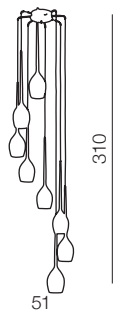

izza 1

- ① AZ0131 (shiny white)
- ② AZ0130 (shiny black)
- ③ AZ1221 (amber)
- ④ AZ1220 (olive)
- ⑤ AZ2936 (smoky)

E14 1x 50W
metal/glass

izza 4

- ① AZ0101 (shiny white)
- ② AZ0100 (shiny black)
- ③ AZ1227 (amber)
- ④ AZ1228 (olive)
- ⑤ AZ2938 (smoky)

E14 4x 50W
metal/glass

izza 5

- ① AZ0311 (shiny white)
- ② AZ0312 (shiny black)
- ③ AZ1231 (amber)
- ④ AZ1222 (olive)
- ⑤ AZ2939 (smoky)

E14 5x 50W
metal/glass

izza 8

- ① AZ0160 (shiny white)
- ② AZ0159 (shiny black)
- ③ AZ1223 (amber)
- ④ AZ1230 (olive)
- ⑤ AZ2940 (smoky)

E14 8x 50W
metal/glass