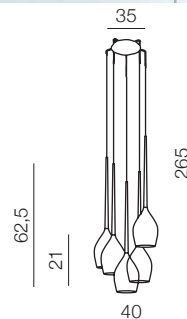

izza 1

- ① **AZ0131** (shiny white)
- ② **AZ0130** (shiny black)
- ③ **AZ1221** (amber)
- ④ **AZ1220** (olive)
- ⑤ **AZ2936** (smoky)

E14 1x 50W
metal/glass

izza 4

- ① **AZ0101** (shiny white)
- ② **AZ0100** (shiny black)
- ③ **AZ1227** (amber)
- ④ **AZ1228** (olive)
- ⑤ **AZ2938** (smoky)

E14 4x 50W
metal/glass

izza 5

- ① **AZ0311** (shiny white)
- ② **AZ0312** (shiny black)
- ③ **AZ1231** (amber)
- ④ **AZ1222** (olive)
- ⑤ **AZ2939** (smoky)

E14 5x 50W
metal/glass

izza 8

- ① **AZ0160** (shiny white)
- ② **AZ0159** (shiny black)
- ③ **AZ1223** (amber)
- ④ **AZ1230** (olive)
- ⑤ **AZ2940** (smoky)