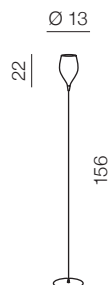

IZZA

1 SHINY WHITE

2 SHINY BLACK

3 AMBER

4 OLIVE

5 SMOKY

izza wall

- 1 AZ0099 (shiny white)
- 2 AZ0098 (shiny black)
- 3 AZ1219 (amber)
- 4 AZ1226 (olive)
- 5 AZ2941 (smoky)

G4 1x 40W
metal/glass

izza

- 1 AZ1077 (shiny white)
- 2 AZ1076 (shiny black)
- 3 AZ1078 (amber)
- 4 AZ1079 (olive)

E14 1x 50W
metal/glass

izza 3

- 1 AZ2322 (amber)
- 2 AZ2323 (olive)
- 3 AZ2321 (shiny black)
- 4 AZ2320 (shiny white)
- 5 AZ2937 (smoky)