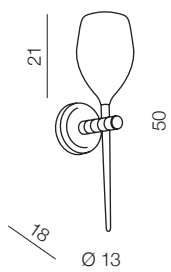

IZZA

1 SHINY WHITE

2 SHINY BLACK

3 AMBER

4 OLIVE

5 SMOKY

izza wall

- 1 AZ0099 (shiny white)
- 2 AZ0098 (shiny black)
- 3 AZ1219 (amber)
- 4 AZ1226 (olive)
- 5 AZ2941 (smoky)

G4 1x 40W
metal/glass

izza

- 1 AZ1077 (shiny white)
- 2 AZ1076 (shiny black)
- 3 AZ1078 (amber)
- 4 AZ1079 (olive)

E14 1x 50W
metal/glass

izza 3

- 1 AZ2322 (amber)
- 2 AZ2323 (olive)
- 3 AZ2321 (shiny black)
- 4 AZ2320 (shiny white)
- 5 AZ2937 (smoky)