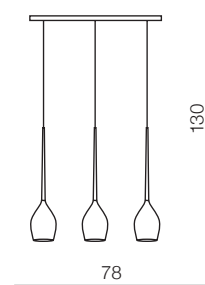

IZZA

1 SHINY WHITE

2 SHINY BLACK

3 AMBER

4 OLIVE

5 SMOKY

izza wall

- 1 AZ0099 (shiny white)
- 2 AZ0098 (shiny black)
- 3 AZ1219 (amber)
- 4 AZ1226 (olive)
- 5 AZ2941 (smoky)

G4 1x 40W
metal/glass

izza

- 1 AZ1077 (shiny white)
- 2 AZ1076 (shiny black)
- 3 AZ1078 (amber)
- 4 AZ1079 (olive)

E14 1x 50W
metal/glass

izza 3

- 1 AZ2322 (amber)
- 2 AZ2323 (olive)
- 3 AZ2321 (shiny black)
- 4 AZ2320 (shiny white)
- 5 AZ2937 (smoky)