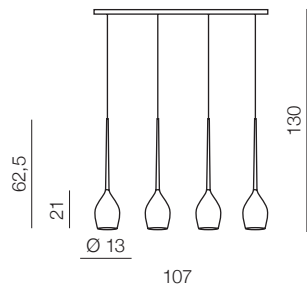

izza 1

- ① AZ0131 (shiny white)
- ② AZ0130 (shiny black)
- ③ AZ1221 (amber)
- ④ AZ1220 (olive)
- ⑤ AZ2936 (smoky)

E14 1x 50W
metal/glass

izza 4

- ① AZ0101 (shiny white)
- ② AZ0100 (shiny black)
- ③ AZ1227 (amber)
- ④ AZ1228 (olive)
- ⑤ AZ2938 (smoky)