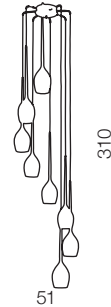

izza 1

- ① AZ0131 (shiny white)
- ② AZ0130 (shiny black)
- ③ AZ1221 (amber)
- ④ AZ1220 (olive)
- ⑤ AZ2936 (smoky)

E14 1x 50W
metal/glass

izza 4

- ① AZ0101 (shiny white)
- ② AZ0100 (shiny black)
- ③ AZ1227 (amber)
- ④ AZ1228 (olive)
- ⑤ AZ2938 (smoky)

E14 4x 50W
metal/glass

izza 5

- ① AZ0311 (shiny white)
- ② AZ0312 (shiny black)
- ③ AZ1231 (amber)
- ④ AZ1222 (olive)
- ⑤ AZ2939 (smoky)

E14 5x 50W
metal/glass

izza 8

- ① AZ0160 (shiny white)
- ② AZ0159 (shiny black)
- ③ AZ1223 (amber)
- ④ AZ1230 (olive)
- ⑤ AZ2940 (smoky)

E14 8x 50W
metal/glass