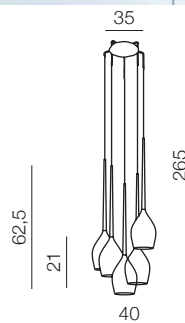

izza 1

- ① AZ0131 (shiny white)
- ② AZ0130 (shiny black)
- ③ AZ1221 (amber)
- ④ AZ1220 (olive)
- ⑤ AZ2936 (smoky)

E14 1x 50W
metal/glass

izza 4

- ① AZ0101 (shiny white)
- ② AZ0100 (shiny black)
- ③ AZ1227 (amber)
- ④ AZ1228 (olive)
- ⑤ AZ2938 (smoky)

E14 4x 50W
metal/glass

izza 5

- ① AZ0311 (shiny white)
- ② AZ0312 (shiny black)
- ③ AZ1231 (amber)
- ④ AZ1222 (olive)
- ⑤ AZ2939 (smoky)

E14 5x 50W
metal/glass

izza 8

- ① AZ0160 (shiny white)
- ② AZ0159 (shiny black)
- ③ AZ1223 (amber)
- ④ AZ1230 (olive)
- ⑤ AZ2940 (smoky)