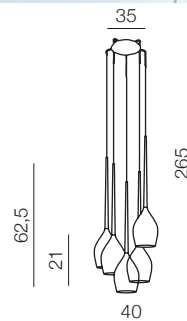

izza 1

- ① AZ0131 (shiny white)
- ② AZ0130 (shiny black)
- ③ AZ1221 (amber)
- ④ AZ1220 (olive)
- ⑤ AZ2936 (smoky)

E14 1x 50W
metal/glass

izza 4

- ① AZ0101 (shiny white)
- ② AZ0100 (shiny black)
- ③ AZ1227 (amber)
- ④ AZ1228 (olive)
- ⑤ AZ2938 (smoky)

E14 4x 50W
metal/glass

izza 5

- ① AZ0311 (shiny white)
- ② AZ0312 (shiny black)
- ③ AZ1231 (amber)
- ④ AZ1222 (olive)
- ⑤ AZ2939 (smoky)

E14 5x 50W
metal/glass

izza 8

- ① AZ0160 (shiny white)
- ② AZ0159 (shiny black)
- ③ AZ1223 (amber)
- ④ AZ1230 (olive)
- ⑤ AZ2940 (smoky)