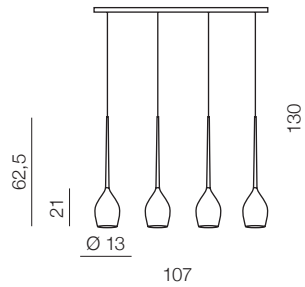

izza 1

- ① AZ0131 (shiny white)
- ② AZ0130 (shiny black)
- ③ AZ1221 (amber)
- ④ AZ1220 (olive)
- ⑤ AZ2936 (smoky)

E14 1x 50W
metal/glass

izza 4

- ① AZ0101 (shiny white)
- ② AZ0100 (shiny black)
- ③ AZ1227 (amber)
- ④ AZ1228 (olive)
- ⑤ AZ2938 (smoky)