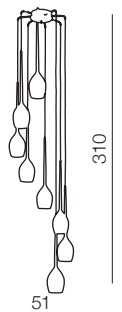

izza 1

- ① AZ0131 (shiny white)
- ② AZ0130 (shiny black)
- ③ AZ1221 (amber)
- ④ AZ1220 (olive)
- ⑤ AZ2936 (smoky)

E14 1x 50W
metal/glass

izza 4

- ① AZ0101 (shiny white)
- ② AZ0100 (shiny black)
- ③ AZ1227 (amber)
- ④ AZ1228 (olive)
- ⑤ AZ2938 (smoky)

E14 4x 50W
metal/glass

izza 5

- ① AZ0311 (shiny white)
- ② AZ0312 (shiny black)
- ③ AZ1231 (amber)
- ④ AZ1222 (olive)
- ⑤ AZ2939 (smoky)

E14 5x 50W
metal/glass

izza 8

- ① AZ0160 (shiny white)
- ② AZ0159 (shiny black)
- ③ AZ1223 (amber)
- ④ AZ1230 (olive)
- ⑤ AZ2940 (smoky)

E14 8x 50W
metal/glass