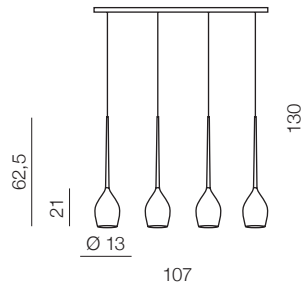

izza 1

- ① AZ0131 (shiny white)
- ② AZ0130 (shiny black)
- ③ AZ1221 (amber)
- ④ AZ1220 (olive)
- ⑤ AZ2936 (smoky)

E14 1x 50W
metal/glass

izza 4

- ① AZ0101 (shiny white)
- ② AZ0100 (shiny black)
- ③ AZ1227 (amber)
- ④ AZ1228 (olive)
- ⑤ AZ2938 (smoky)