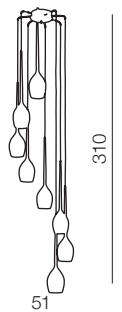

izza 1

- ① AZ0131 (shiny white)
- ② AZ0130 (shiny black)
- ③ AZ1221 (amber)
- ④ AZ1220 (olive)
- ⑤ AZ2936 (smoky)

E14 1x 50W
metal/glass

izza 4

- ① AZ0101 (shiny white)
- ② AZ0100 (shiny black)
- ③ AZ1227 (amber)
- ④ AZ1228 (olive)
- ⑤ AZ2938 (smoky)

E14 4x 50W
metal/glass

izza 5

- ① AZ0311 (shiny white)
- ② AZ0312 (shiny black)
- ③ AZ1231 (amber)
- ④ AZ1222 (olive)
- ⑤ AZ2939 (smoky)

E14 5x 50W
metal/glass

izza 8

- ① AZ0160 (shiny white)
- ② AZ0159 (shiny black)
- ③ AZ1223 (amber)
- ④ AZ1230 (olive)
- ⑤ AZ2940 (smoky)

E14 8x 50W
metal/glass