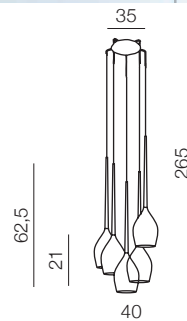

izza 1

- ① AZ0131 (shiny white)
- ② AZ0130 (shiny black)
- ③ AZ1221 (amber)
- ④ AZ1220 (olive)
- ⑤ AZ2936 (smoky)

E14 1x 50W
metal/glass

izza 4

- ① AZ0101 (shiny white)
- ② AZ0100 (shiny black)
- ③ AZ1227 (amber)
- ④ AZ1228 (olive)
- ⑤ AZ2938 (smoky)

E14 4x 50W
metal/glass

izza 5

- ① AZ0311 (shiny white)
- ② AZ0312 (shiny black)
- ③ AZ1231 (amber)
- ④ AZ1222 (olive)
- ⑤ AZ2939 (smoky)

E14 5x 50W
metal/glass

izza 8

- ① AZ0160 (shiny white)
- ② AZ0159 (shiny black)
- ③ AZ1223 (amber)
- ④ AZ1230 (olive)
- ⑤ AZ2940 (smoky)