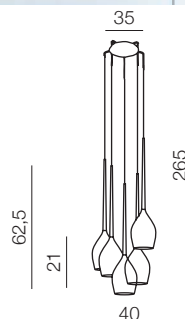

izza 1

- ① AZ0131 (shiny white)
- ② AZ0130 (shiny black)
- ③ AZ1221 (amber)
- ④ AZ1220 (olive)
- ⑤ AZ2936 (smoky)

E14 1x 50W
metal/glass

izza 4

- ① AZ0101 (shiny white)
- ② AZ0100 (shiny black)
- ③ AZ1227 (amber)
- ④ AZ1228 (olive)
- ⑤ AZ2938 (smoky)

E14 4x 50W
metal/glass

izza 5

- ① AZ0311 (shiny white)
- ② AZ0312 (shiny black)
- ③ AZ1231 (amber)
- ④ AZ1222 (olive)
- ⑤ AZ2939 (smoky)

E14 5x 50W
metal/glass

izza 8

- ① AZ0160 (shiny white)
- ② AZ0159 (shiny black)
- ③ AZ1223 (amber)
- ④ AZ1230 (olive)
- ⑤ AZ2940 (smoky)