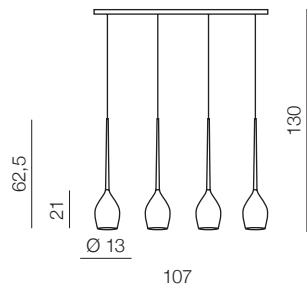

izza 1

- ① AZ0131 (shiny white)
- ② AZ0130 (shiny black)
- ③ AZ1221 (amber)
- ④ AZ1220 (olive)
- ⑤ AZ2936 (smoky)

E14 1x 50W
metal/glass

izza 4

- ① AZ0101 (shiny white)
- ② AZ0100 (shiny black)
- ③ AZ1227 (amber)
- ④ AZ1228 (olive)
- ⑤ AZ2938 (smoky)