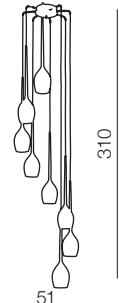

izza 1

- ① AZ0131 (shiny white)
- ② AZ0130 (shiny black)
- ③ AZ1221 (amber)
- ④ AZ1220 (olive)
- ⑤ AZ2936 (smoky)

E14 1x 50W
metal/glass

izza 4

- ① AZ0101 (shiny white)
- ② AZ0100 (shiny black)
- ③ AZ1227 (amber)
- ④ AZ1228 (olive)
- ⑤ AZ2938 (smoky)

E14 4x 50W
metal/glass

izza 5

- ① AZ0311 (shiny white)
- ② AZ0312 (shiny black)
- ③ AZ1231 (amber)
- ④ AZ1222 (olive)
- ⑤ AZ2939 (smoky)

E14 5x 50W
metal/glass

izza 8

- ① AZ0160 (shiny white)
- ② AZ0159 (shiny black)
- ③ AZ1223 (amber)
- ④ AZ1230 (olive)
- ⑤ AZ2940 (smoky)