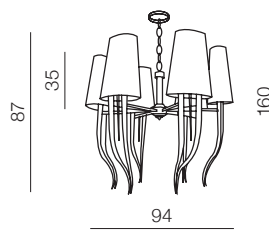

Diablo

- 1 AZ0087 (white)
- 2 AZ1343 (black)

2x E14 Only LED 11W
metal/fabric

Diablo 3 big

- 1 AZ1232 (white)
- 2 AZ1344 (black)

6x E14 Only LED 11W
metal/fabric

Diablo 3+3

- 1 AZ0173 (white)
- 2 AZ1417 (black)

12x E14 Only LED 11W
metal/fabric

Diablo 6 big

- 1 AZ1389 (white)
- 2 AZ1390 (black)

12x E14 Only LED 11W
metal/fabric

Diablo 3

- 1 AZ0028 (white)
- 2 AZ1345 (black)

6x E14 Only LED 11W
metal/fabric