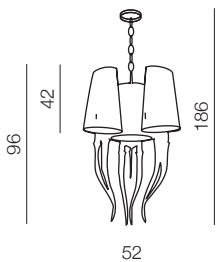

Diablo

- 1 AZ0087 (white)
- 2 AZ1343 (black)

2x E14 Only LED 11W
metal/fabric

Diablo 3 big

- 1 AZ1232 (white)
- 2 AZ1344 (black)

6x E14 Only LED 11W
metal/fabric

Diablo 3+3

- 1 AZ0173 (white)
- 2 AZ1417 (black)