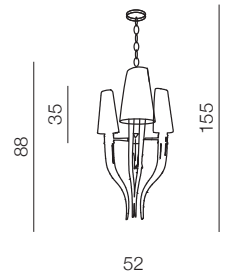

Diablo 3

- 1 AZ0028 (white)
- 2 AZ1345 (black)

6x E14 Only LED 11W
metal/fabric