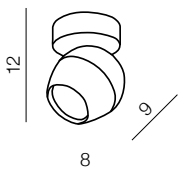

PERA

1 GRAY

2 ALU

* BULB NOT INCLUDED

Pera 1

1 **AZ1245** (sand grey)

1x GU10 60W*
aluminium

Pera 2