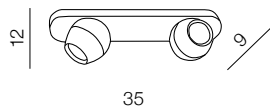

PERA

1 GRAY

2 ALU

* BULB NOT INCLUDED

Pera 1

1 **AZ1245** (sand grey)

1x GU10 60W*
aluminium

Pera 2