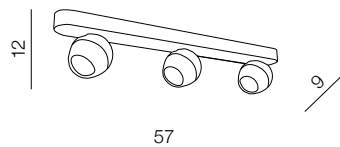

PERA

1 GRAY

2 ALU

* BULB NOT INCLUDED

Pera 1

1 **AZ1245** (sand grey)

1x GU10 60W*
aluminium

Pera 2