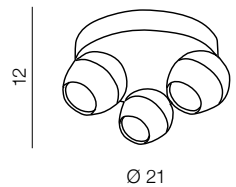

PERA

1 GRAY

2 ALU

* BULB NOT INCLUDED

Pera 1

1 **AZ1245** (sand grey)

1x GU10 60W*
aluminium

Pera 2