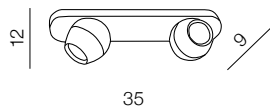

PERA

1 GRAY

2 ALU

* BULB NOT INCLUDED

Pera 1

1 AZ1245 (sand grey)

1x GU10 60W*
aluminium

Pera 2