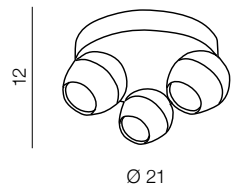

PERA

1 GRAY

2 ALU

* BULB NOT INCLUDED

Pera 1

1 AZ1245 (sand grey)

1x GU10 60W*
aluminium

Pera 2