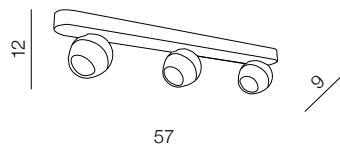

PERA

1 GRAY

2 ALU

* BULB NOT INCLUDED

Pera 1

1 AZ1245 (sand grey)

1x GU10 60W*
aluminium

Pera 2