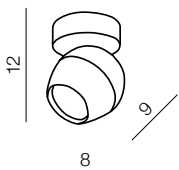

PERA

1 GRAY

2 ALU

* BULB NOT INCLUDED

Pera 1

1 AZ1245 (sand grey)

1x GU10 60W*
aluminium

Pera 2