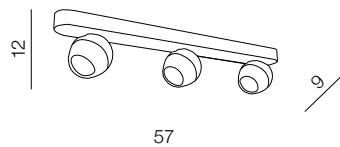

Pera 3

2 AZ1252 (aluminium)

3x GU10 60W*
aluminium