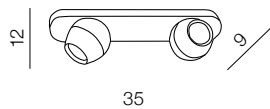

PERA

1 GRAY

2 ALU

\* BULB NOT INCLUDED

Pera 1

1 AZ1245 (sand grey)

1x GU10 60W\*  
aluminium

Pera 2