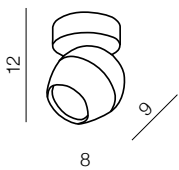

PERA

1 GRAY

2 ALU

\* BULB NOT INCLUDED

Pera 1

1 AZ1245 (sand grey)

1x GU10 60W\*  
aluminium

Pera 2