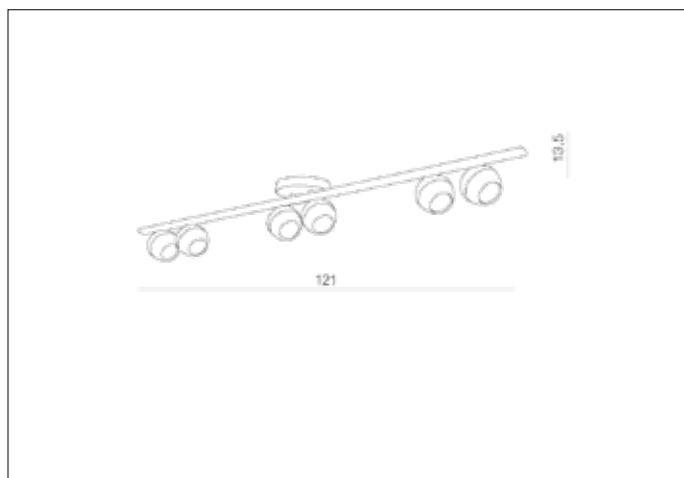

AZzardo[®]
LIGHTING

PERA 6 SAND WHITE
AZ1256, EAN 5901238412564

Dimensions height / width / length [cm] Product Specifications

Product	13,5 x 121 x 13
Mounting inlet:	N/A x N/A x N/A
Ceiling base:	2,5 x 13 x N/A
Shades	8,2 x 8,2 x N/A

Line	DECORATIVE
Type	Spot
Type of track	N/A
Colour	Sand White
Material	Aluminium
Light source	6
Type of socket	GU10
Lumens	N/A
Kelvins	N/A
Beam angle	N/A
Dimmable	N/A
CCT	N/A
RGB	N/A
RA	N/A
App remote control	N/A
Remote control	N/A
Voltage	230V
Power	max LED 60W
Switch location	N/A
Protection class	IP20
Tilt	90°
Rotation	350°

Shipping info height / width / length [cm]

BOX 1:	17 x 122 x 14
BOX 2:	N/A x N/A x N/A
BOX 3:	N/A x N/A x N/A
Net weight [kg]	2,4
Gross weight [kg]	2,7

Energy efficiency

N/A

Azzardo Sp. z o.o.
ul. Strzeszyńska 33 60-479 Poznań,
NIP: 929-185-75-07