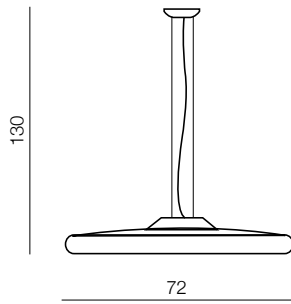

SNELLO

Snello 72 LED

AZ1270

LED 60W 5700 lm 3000K
metal/acryl

Snello 82 LED

AZ1271

LED 75W 6900 lm 3000K
metal/acryl