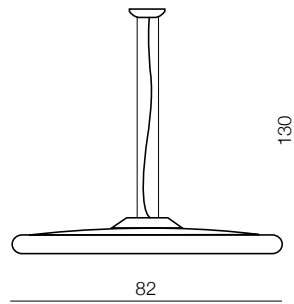

SNELLO

Snello 72 LED

AZ1270

LED 60W 5700 lm 3000K
metal/acryl

Snello 82 LED

AZ1271

LED 75W 6900 lm 3000K
metal/acryl