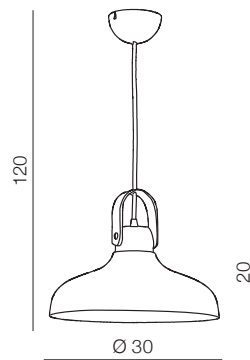

Tessio Wall

AZ1281

(white)
1x E14 60W
metal/leather

Tessio 4

AZ1282

(white)
4x E14 60W
metal/leather

Tessio 30

AZ1289

(white)
1x E27 60W
metal/leather