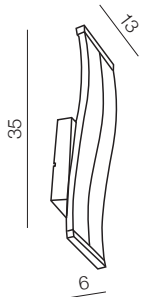

**Bertone pendant**

**AZ1290**

(chrome)

1x LED 37W 2100 lm

acryl/metal

**Bertone wall**

**AZ1291**

(chrome)