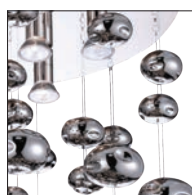

LUVIA

Luvia XL

- 1 AZ2574 (chrome)
- 2 AZ3073 (gold)
- 3 AZ2573 (clear)

GU10 9x 40W only LED
metal/chrome/glass

Luvia XXL

AZ1296

(chrome)

GU10 10x 50W only LED
metal/chrome/glass

1 CHROME

2 GOLD

3 CLEAR