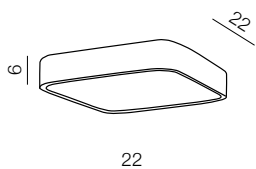

❶ BLACK

❷ CHROME/WHITE

**Lucie 25**

- ❶ AZ4146 (black)
- ❷ AZ1308 (chrome/white)

E27 3x Max 40W Only LED IP44  
acryl/metal chrome

**Lucie 43**

- ❶ AZ4147 (black)
- ❷ AZ1309 (chrome/white)

E27 3x Max 40W Only LED IP44  
acryl/metal chrome