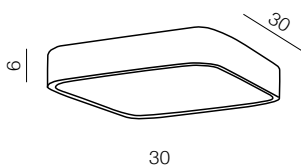

❶ BLACK

❷ CHROME/WHITE

**Lucie 25**

- ❶ AZ4146 (black)
- ❷ AZ1308 (chrome/white)

E27 3x Max 40W Only LED IP44  
acryl/metal chrome

**Lucie 43**

- ❶ AZ4147 (black)
- ❷ AZ1309 (chrome/white)

E27 3x Max 40W Only LED IP44  
acryl/metal chrome