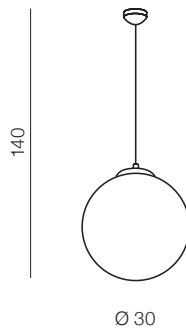

WHITE BALL

White Ball 20

AZ1325

(white)

E27 1x MAX 40W
glass/metal chrome

White Ball 25

AZ2515

(white)

E27 1x MAX 40W
glass/metal chrome

White Ball 30

AZ2516

(white)

E27 1x MAX 40W
glass/metal chrome

White Ball 40

AZ1328

(white)

E27 1x MAX 40W
glass/metal chrome

White Ball 50

AZ1329

(white)

E27 1x MAX 40W
glass/metal chrome