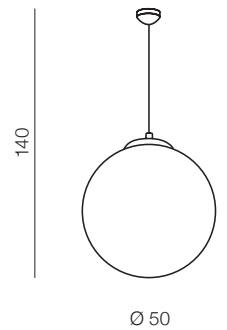

WHITE BALL

White Ball 20

AZ1325

(white)

E27 1x MAX 40W
glass/metal chrome

White Ball 25

AZ2515

(white)

E27 1x MAX 40W
glass/metal chrome

White Ball 30

AZ2516

(white)

E27 1x MAX 40W
glass/metal chrome

White Ball 40

AZ1328

(white)

E27 1x MAX 40W
glass/metal chrome

White Ball 50

AZ1329

(white)

E27 1x MAX 40W
glass/metal chrome