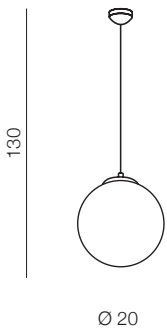

WHITE BALL

White Ball 20

AZ1325

(white)

E27 1x MAX 40W
glass/metal chrome

White Ball 25

AZ2515

(white)

E27 1x MAX 40W
glass/metal chrome

White Ball 30

AZ2516

(white)

E27 1x MAX 40W
glass/metal chrome

White Ball 40

AZ1328

(white)

E27 1x MAX 40W
glass/metal chrome

White Ball 50

AZ1329

(white)

E27 1x MAX 40W
glass/metal chrome