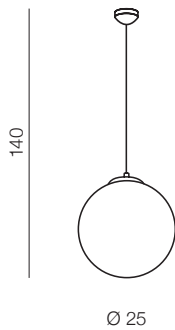

WHITE BALL

White Ball 20

AZ1325

(white)

E27 1x MAX 40W
glass/metal chrome

White Ball 25

AZ2515

(white)

E27 1x MAX 40W
glass/metal chrome

White Ball 30

AZ2516

(white)

E27 1x MAX 40W
glass/metal chrome

White Ball 40

AZ1328

(white)

E27 1x MAX 40W
glass/metal chrome

White Ball 50

AZ1329

(white)

E27 1x MAX 40W
glass/metal chrome