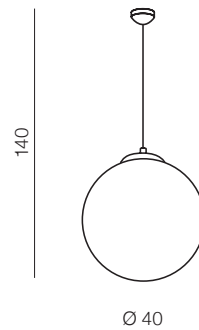

WHITE BALL

White Ball 20

AZ1325

(white)

E27 1x MAX 40W
glass/metal chrome

White Ball 25

AZ2515

(white)

E27 1x MAX 40W
glass/metal chrome

White Ball 30

AZ2516

(white)

E27 1x MAX 40W
glass/metal chrome

White Ball 40

AZ1328

(white)

E27 1x MAX 40W
glass/metal chrome

White Ball 50

AZ1329

(white)

E27 1x MAX 40W
glass/metal chrome