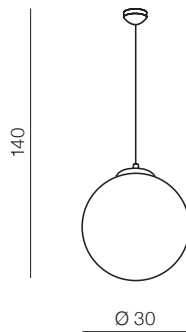

WHITE BALL

**White Ball 20**

**AZ1325**

(white)

E27 1x MAX 40W  
glass/metal chrome

**White Ball 25**

**AZ2515**

(white)

E27 1x MAX 40W  
glass/metal chrome

**White Ball 30**

**AZ2516**

(white)

E27 1x MAX 40W  
glass/metal chrome

**White Ball 40**

**AZ1328**

(white)

E27 1x MAX 40W  
glass/metal chrome

**White Ball 50**

**AZ1329**

(white)

E27 1x MAX 40W  
glass/metal chrome