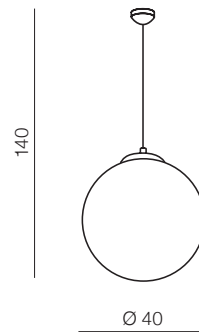

WHITE BALL

**White Ball 20**

**AZ1325**

(white)

E27 1x MAX 40W  
glass/metal chrome

**White Ball 25**

**AZ2515**

(white)

E27 1x MAX 40W  
glass/metal chrome

**White Ball 30**

**AZ2516**

(white)

E27 1x MAX 40W  
glass/metal chrome

**White Ball 40**

**AZ1328**

(white)

E27 1x MAX 40W  
glass/metal chrome

**White Ball 50**

**AZ1329**

(white)

E27 1x MAX 40W  
glass/metal chrome