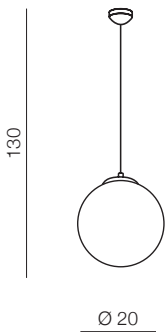

WHITE BALL

**White Ball 20**

**AZ1325**

(white)

E27 1x MAX 40W  
glass/metal chrome

**White Ball 25**

**AZ2515**

(white)

E27 1x MAX 40W  
glass/metal chrome

**White Ball 30**

**AZ2516**

(white)

E27 1x MAX 40W  
glass/metal chrome

**White Ball 40**

**AZ1328**

(white)

E27 1x MAX 40W  
glass/metal chrome

**White Ball 50**

**AZ1329**

(white)

E27 1x MAX 40W  
glass/metal chrome