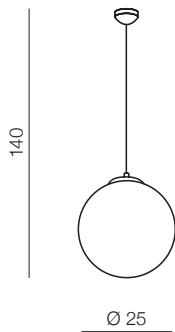

WHITE BALL

**White Ball 20**

**AZ1325**

(white)

E27 1x MAX 40W  
glass/metal chrome

**White Ball 25**

**AZ2515**

(white)

E27 1x MAX 40W  
glass/metal chrome

**White Ball 30**

**AZ2516**

(white)

E27 1x MAX 40W  
glass/metal chrome

**White Ball 40**

**AZ1328**

(white)

E27 1x MAX 40W  
glass/metal chrome

**White Ball 50**

**AZ1329**

(white)

E27 1x MAX 40W  
glass/metal chrome