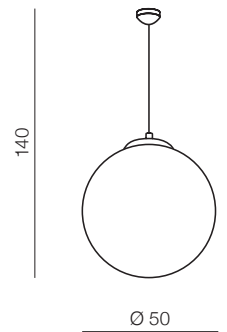

WHITE BALL

**White Ball 20**

**AZ1325**

(white)

E27 1x MAX 40W  
glass/metal chrome

**White Ball 25**

**AZ2515**

(white)

E27 1x MAX 40W  
glass/metal chrome

**White Ball 30**

**AZ2516**

(white)

E27 1x MAX 40W  
glass/metal chrome

**White Ball 40**

**AZ1328**

(white)

E27 1x MAX 40W  
glass/metal chrome

**White Ball 50**

**AZ1329**

(white)

E27 1x MAX 40W  
glass/metal chrome