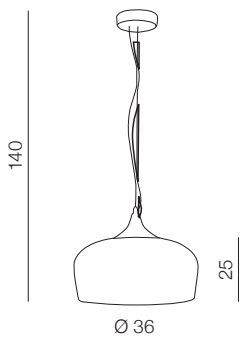

1 WHITE

2 BLACK

Parma

- 1 AZ1330 (white)
- 2 AZ1331 (black)

1x E27 MAX 60W
metal/wood