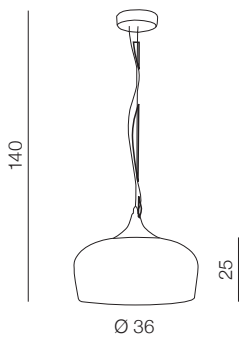

1 WHITE

2 BLACK

**Parma**

- 1 AZ1330 (white)
- 2 AZ1331 (black)

1x E27 MAX 60W  
metal/wood