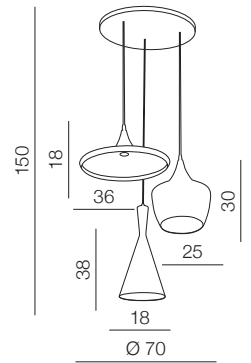

MIX

Mix

- ❶ AZ1339 WH/GO (white/gold)
- ❷ AZ1338 BK/GO (black/gold)

3x E27 MAX 60W  
aluminium

❶ WHITE/GOLD

❷ BLACK/GOLD