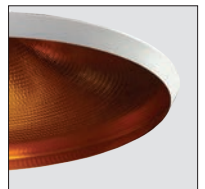

MIX

Mix

- ❶ AZ1339 WH/GO (white/gold)
- ❷ AZ1338 BK/GO (black/gold)

3x E27 MAX 60W  
aluminium

❶ WHITE/GOLD

❷ BLACK/GOLD