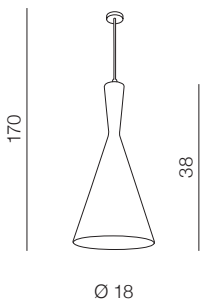

1 WHITE/GOLD

2 BLACK/GOLD

Vita

- 1 AZ1340 WH/GO (white/gold)
- 2 AZ1405 BK/GO (black/gold)

1x E27 MAX 60W
aluminium