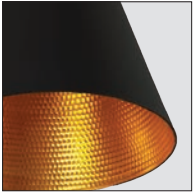

1 WHITE/GOLD

2 BLACK/GOLD

Vita

- 1 AZ1340 WH/GO (white/gold)
- 2 AZ1405 BK/GO (black/gold)

1x E27 MAX 60W
aluminium