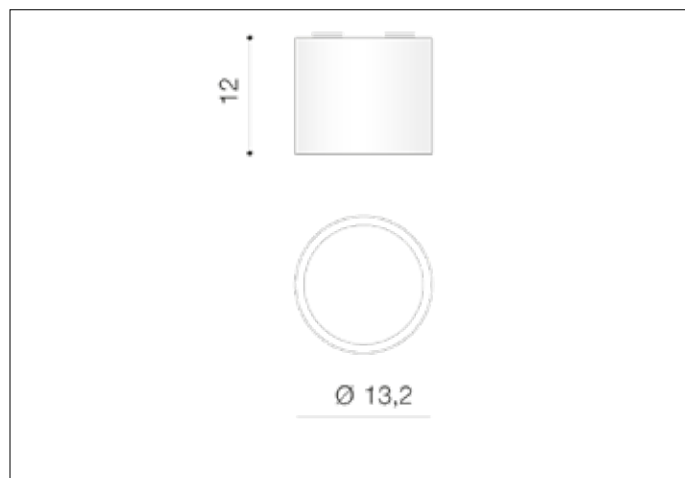

AZzardo[®]
LIGHTING

ALIX 12V WHITE
AZ1356, EAN 5901238413561

Dimensions height / width / length [cm] Product Specifications

Product	12 x 13,2 x N/A
Mounting inlet:	N/A x N/A x N/A
Ceiling base:	N/A x N/A x N/A
Shades	N/A x N/A x N/A

Line	TECHNICAL
Type	Exposed Downlight
Type of track	N/A
Colour	White
Material	Aluminium
Light source	1
Type of socket	QR111
Lumens	N/A
Kelvins	N/A
Beam angle	N/A
Dimmable	YES
CCT	N/A
RGB	N/A
RA	N/A
App remote control	N/A
Remote control	N/A
Voltage	12V
Power	max LED 50W
Switch location	N/A
Protection class	IP20
Tilt	40°
Rotation	N/A

Shipping info height / width / length [cm]

BOX 1:	12,5 x 14 x 14
BOX 2:	N/A x N/A x N/A
BOX 3:	N/A x N/A x N/A
Net weight [kg]	0,75
Gross weight [kg]	0,8

Energy efficiency

N/A

Azzardo Sp. z o.o.
ul. Strzeszyńska 33 60-479 Poznań,
NIP: 929-185-75-07