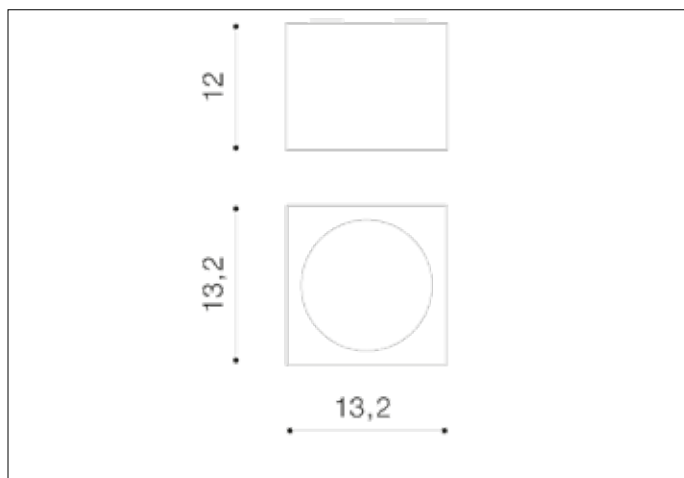

## Dimensions height / width / length [cm] Product Specifications

Product	12 x 13,2 x 13,2
Mounting inlet:	N/A x N/A x N/A
Ceiling base:	N/A x N/A x N/A
Shades	N/A x N/A x N/A

Line	TECHNICAL
Type	Exposed Downlight
Type of track	N/A
Colour	White
Material	Aluminium
Light source	1
Type of socket	QR111
Lumens	N/A
Kelvins	N/A
Beam angle	N/A
Dimmable	N/A
CCT	N/A
RGB	N/A
RA	N/A
App remote control	N/A
Remote control	N/A
Voltage	12V
Power	max LED 50W
Switch location	N/A
Protection class	IP20
Tilt	40°
Rotation	N/A

## Shipping info height / width / length [cm]

BOX 1:	12,5 x 14 x 14
BOX 2:	N/A x N/A x N/A
BOX 3:	N/A x N/A x N/A
Net weight [kg]	0,9
Gross weight [kg]	1