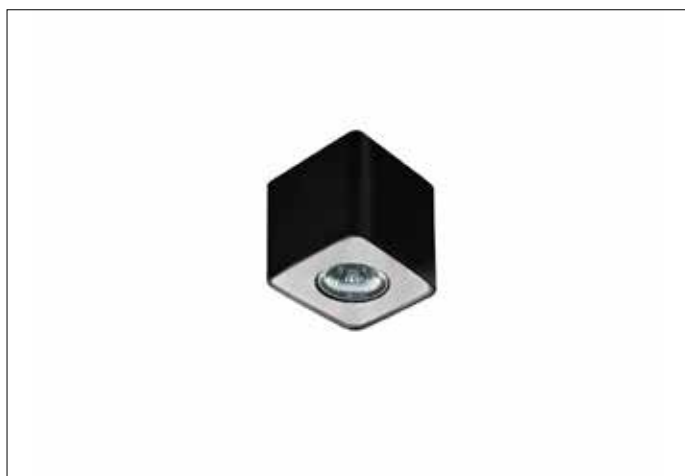

AZzardo[®]
LIGHTING

NINO 1 BLACK/ALUMINIUM
AZ1383, EAN 5901238413837

Dimensions height / width / length [cm] Product Specifications

Product	12 x 10,2 x 10,2
Mounting inlet:	N/A x N/A x N/A
Ceiling base:	N/A x N/A x N/A
Shades	N/A x N/A x N/A

Line	TECHNICAL
Type	Exposed Downlight
Type of track	N/A
Colour	Black / Aluminium
Material	Aluminium / Metal
Light source	1
Type of socket	GU10
Lumens	N/A
Kelvins	N/A
Beam angle	N/A
Dimmable	N/A
CCT	N/A
RGB	N/A
RA	N/A
App remote control	N/A
Remote control	N/A
Voltage	230V
Power	max LED 50W
Switch location	N/A
Protection class	IP20
Tilt	N/A
Rotation	N/A