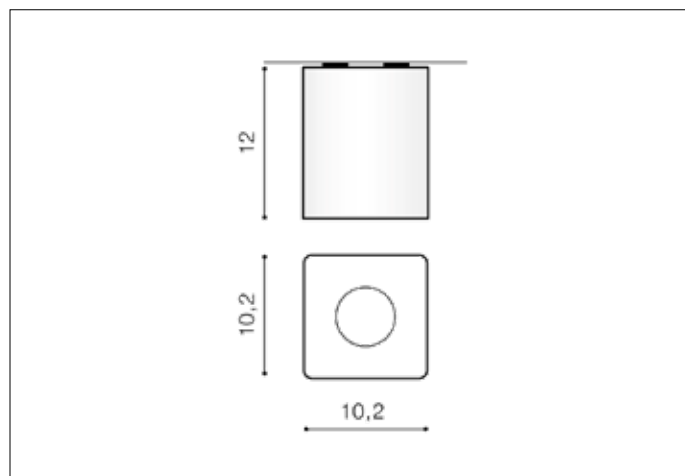

AZzardo[®]
LIGHTING

NINO 1 BLACK/ALUMINIUM
AZ1383, EAN 5901238413837

Dimensions height / width / length [cm] Product Specifications

Product	12 x 10,2 x 10,2
Mounting inlet:	N/A x N/A x N/A
Ceiling base:	N/A x N/A x N/A
Shades	N/A x N/A x N/A

Line	TECHNICAL
Type	Exposed Downlight
Type of track	N/A
Colour	Black / Aluminium
Material	Aluminium / Metal
Light source	1
Type of socket	GU10
Lumens	N/A
Kelvins	N/A
Beam angle	N/A
Dimmable	N/A
CCT	N/A
RGB	N/A
RA	N/A
App remote control	N/A
Remote control	N/A
Voltage	230V
Power	max LED 50W
Switch location	N/A
Protection class	IP20
Tilt	N/A
Rotation	N/A

Shipping info height / width / length [cm]

BOX 1:	13,5 x 11 x 11
BOX 2:	N/A x N/A x N/A
BOX 3:	N/A x N/A x N/A
Net weight [kg]	0,85
Gross weight [kg]	0,9

Energy efficiency

Azzardo Sp. z o.o.
ul. Strzeszyńska 33 60-479 Poznań,
NIP: 929-185-75-07