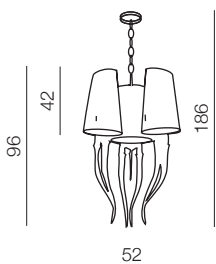

**Diablo**

- 1 AZ0087 (white)
- 2 AZ1343 (black)

2x E14 Only LED 11W  
metal/fabric

**Diablo 3 big**

- 1 AZ1232 (white)
- 2 AZ1344 (black)

6x E14 Only LED 11W  
metal/fabric

**Diablo 3+3**

- 1 AZ0173 (white)
- 2 AZ1417 (black)