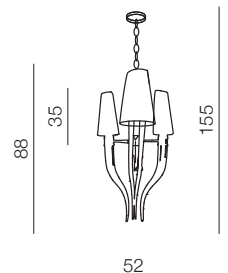

Diablo 3

- 1 AZ0028 (white)
- 2 AZ1345 (black)

6x E14 Only LED 11W
metal/fabric