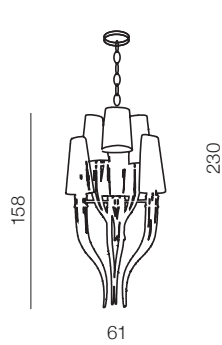

**Diablo**

- 1 AZ0087 (white)
- 2 AZ1343 (black)

2x E14 Only LED 11W  
metal/fabric

**Diablo 3 big**

- 1 AZ1232 (white)
- 2 AZ1344 (black)

6x E14 Only LED 11W  
metal/fabric

**Diablo 3+3**

- 1 AZ0173 (white)
- 2 AZ1417 (black)

12x E14 Only LED 11W  
metal/fabric

**Diablo 6 big**

- 1 AZ1389 (white)
- 2 AZ1390 (black)

12x E14 Only LED 11W  
metal/fabric

**Diablo 3**

- 1 AZ0028 (white)
- 2 AZ1345 (black)

6x E14 Only LED 11W  
metal/fabric