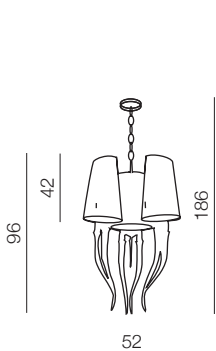

Diablo

- 1 AZ0087 (white)
- 2 AZ1343 (black)

2x E14 Only LED 11W
metal/fabric

Diablo 3 big

- 1 AZ1232 (white)
- 2 AZ1344 (black)

6x E14 Only LED 11W
metal/fabric

Diablo 3+3

- 1 AZ0173 (white)
- 2 AZ1417 (black)

12x E14 Only LED 11W
metal/fabric

Diablo 6 big

- 1 AZ1389 (white)
- 2 AZ1390 (black)

12x E14 Only LED 11W
metal/fabric

Diablo 3

- 1 AZ0028 (white)
- 2 AZ1345 (black)

6x E14 Only LED 11W
metal/fabric