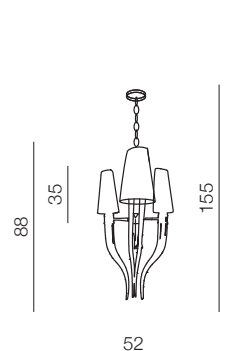

Diablo 3

- 1 AZ0028 (white)
- 2 AZ1345 (black)

6x E14 Only LED 11W
metal/fabric