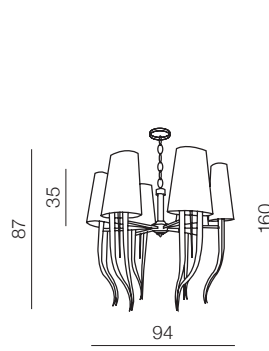

Diablo

- 1 AZ0087 (white)
- 2 AZ1343 (black)

2x E14 Only LED 11W
metal/fabric

Diablo 3 big

- 1 AZ1232 (white)
- 2 AZ1344 (black)

6x E14 Only LED 11W
metal/fabric

Diablo 3+3

- 1 AZ0173 (white)
- 2 AZ1417 (black)

12x E14 Only LED 11W
metal/fabric

Diablo 6 big

- 1 AZ1389 (white)
- 2 AZ1390 (black)

12x E14 Only LED 11W
metal/fabric

Diablo 3

- 1 AZ0028 (white)
- 2 AZ1345 (black)

6x E14 Only LED 11W
metal/fabric