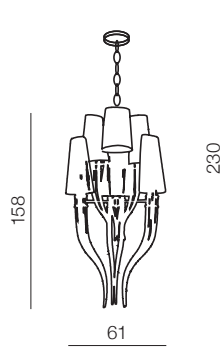

Diablo

- 1 AZ0087 (white)
- 2 AZ1343 (black)

2x E14 Only LED 11W
metal/fabric

Diablo 3 big

- 1 AZ1232 (white)
- 2 AZ1344 (black)

6x E14 Only LED 11W
metal/fabric

Diablo 3+3

- 1 AZ0173 (white)
- 2 AZ1417 (black)

12x E14 Only LED 11W
metal/fabric

Diablo 6 big

- 1 AZ1389 (white)
- 2 AZ1390 (black)

12x E14 Only LED 11W
metal/fabric

Diablo 3

- 1 AZ0028 (white)
- 2 AZ1345 (black)

6x E14 Only LED 11W
metal/fabric