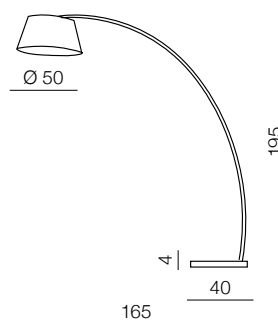

OLAV

**Olav pendant**

- ❶ **AZ1391** (white)
- ❷ **AZ1392** (black)

1x E27 MAX 60W  
metal/fabric/acryl

**Olav**

- ❶ **AZ1035** (white)
- ❷ **AZ1034** (black)

1x E27 60W  
metal/fabric/acryl

❶ WHITE