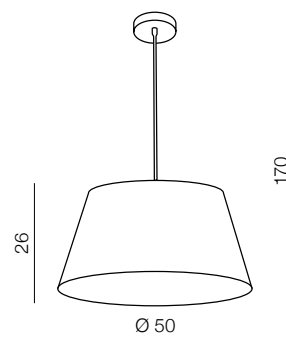

OLAV

**Olav pendant**

- ❶ **AZ1391** (white)
- ❷ **AZ1392** (black)

1x E27 MAX 60W  
metal/fabric/acryl

**Olav**

- ❶ **AZ1035** (white)
- ❷ **AZ1034** (black)

1x E27 60W  
metal/fabric/acryl

❶ WHITE