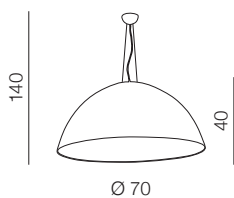

MAGMA

Magma 70

AZ1403
(black/white)
3x E27 MAX 60W
metal

Magma 90

AZ1402
(black/white)
4x E27 MAX 60W
metal