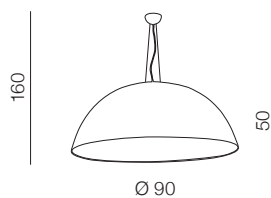

MAGMA

Magma 70

AZ1403
(black/white)
3x E27 MAX 60W
metal

Magma 90

AZ1402
(black/white)
4x E27 MAX 60W
metal