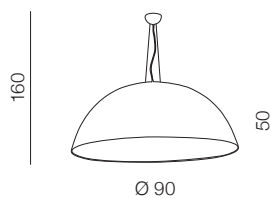

MAGMA

**Magma 70**

**AZ1403**  
(black/white)  
3x E27 MAX 60W  
metal

**Magma 90**

**AZ1402**  
(black/white)  
4x E27 MAX 60W  
metal