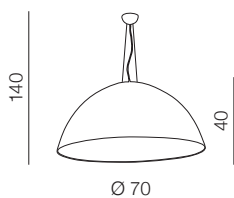

MAGMA

**Magma 70**

**AZ1403**  
(black/white)  
3x E27 MAX 60W  
metal

**Magma 90**

**AZ1402**  
(black/white)  
4x E27 MAX 60W  
metal