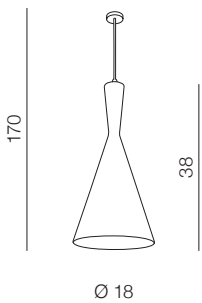

1 WHITE/GOLD

2 BLACK/GOLD

Vita

- 1 AZ1340 WH/GO (white/gold)
- 2 AZ1405 BK/GO (black/gold)

1x E27 MAX 60W
aluminium