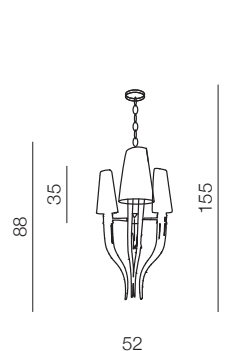

Diablo 3

- 1 AZ0028 (white)
- 2 AZ1345 (black)

6x E14 Only LED 11W
metal/fabric