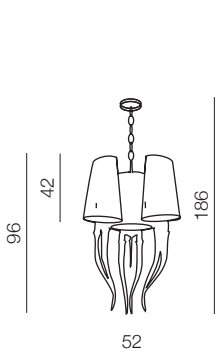

Diablo

- 1 AZ0087 (white)
- 2 AZ1343 (black)

2x E14 Only LED 11W
metal/fabric

Diablo 3 big

- 1 AZ1232 (white)
- 2 AZ1344 (black)

6x E14 Only LED 11W
metal/fabric

Diablo 3+3

- 1 AZ0173 (white)
- 2 AZ1417 (black)

12x E14 Only LED 11W
metal/fabric

Diablo 6 big

- 1 AZ1389 (white)
- 2 AZ1390 (black)

12x E14 Only LED 11W
metal/fabric

Diablo 3

- 1 AZ0028 (white)
- 2 AZ1345 (black)

6x E14 Only LED 11W
metal/fabric