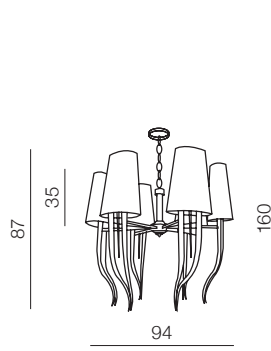

Diablo

- 1 AZ0087 (white)
- 2 AZ1343 (black)

2x E14 Only LED 11W
metal/fabric

Diablo 3 big

- 1 AZ1232 (white)
- 2 AZ1344 (black)

6x E14 Only LED 11W
metal/fabric

Diablo 3+3

- 1 AZ0173 (white)
- 2 AZ1417 (black)

12x E14 Only LED 11W
metal/fabric

Diablo 6 big

- 1 AZ1389 (white)
- 2 AZ1390 (black)

12x E14 Only LED 11W
metal/fabric

Diablo 3

- 1 AZ0028 (white)
- 2 AZ1345 (black)

6x E14 Only LED 11W
metal/fabric