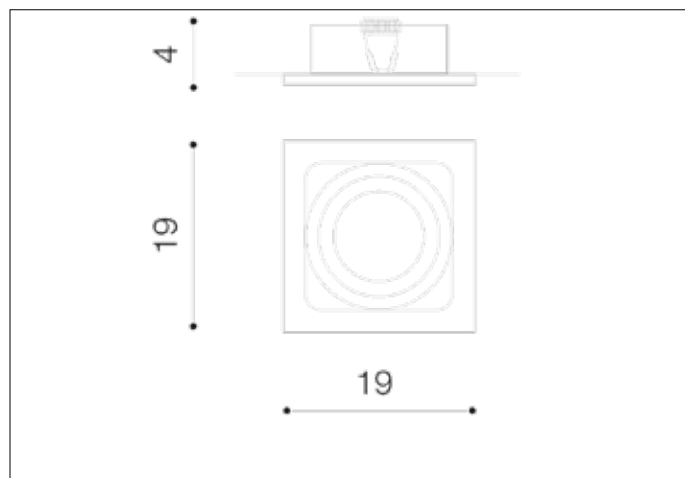

### Dimensions height / width / length [cm] Product Specifications

Product	4 x 19 x 19
Mounting inlet:	3,7 ~ 9,5 x 16 x 16
Ceiling base:	N/A x N/A x N/A
Shades	N/A x N/A x N/A

Line	TECHNICAL
Type	Downlight
Type of track	N/A
Colour	White / Black
Material	Aluminium
Light source	1
Type of socket	ES111 ~ GU10
Lumens	N/A
Kelvins	N/A
Beam angle	N/A
Dimmable	N/A
CCT	N/A
RGB	N/A
RA	N/A
App remote control	N/A
Remote control	N/A
Voltage	230V
Power	max LED 40 ~ 50W
Switch location	N/A
Protection class	IP20
Tilt	45°
Rotation	360°

### Shipping info height / width / length [cm]

BOX 1:	6 x 21,5 x 19,5
BOX 2:	N/A x N/A x N/A
BOX 3:	N/A x N/A x N/A
Net weight [kg]	0,6
Gross weight [kg]	0,65