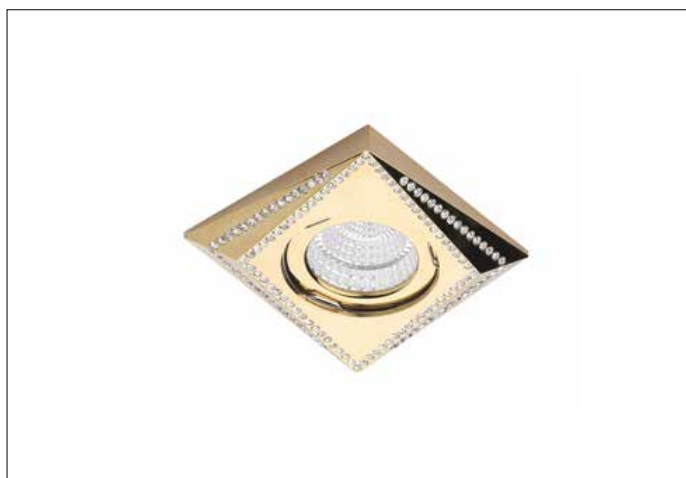

AZzardo[®]
LIGHTING

MIRA GOLD
AZ1464, EAN 5901238414643

Dimensions height / width / length [cm] Product Specifications

Product	3 x 8 x N/A
Mounting inlet:	2 x 5,5 x N/A
Ceiling base:	N/A x N/A x N/A
Shades	N/A x N/A x N/A

Line	TECHNICAL
Type	Downlight
Type of track	N/A
Colour	Gold
Material	Aluminium / Crystal
Light source	1
Type of socket	GU10
Lumens	N/A
Kelvins	N/A
Beam angle	N/A
Dimmable	N/A
CCT	N/A
RGB	N/A
RA	N/A
App remote control	N/A
Remote control	N/A
Voltage	230V
Power	max LED 50W
Switch location	N/A
Protection class	IP20
Tilt	N/A
Rotation	N/A