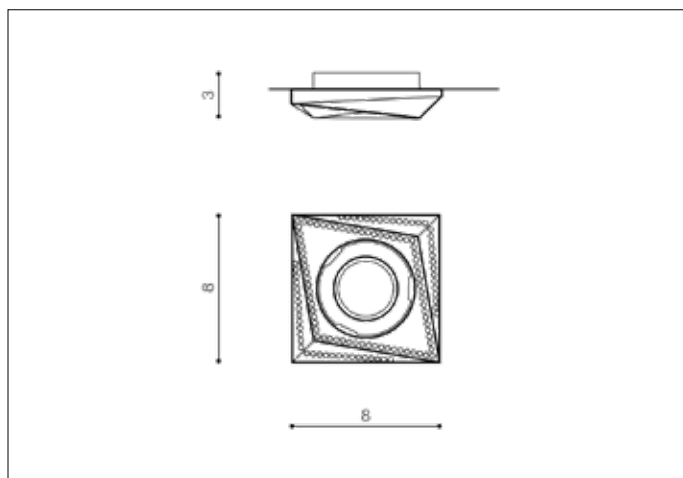

AZzardo[®]
LIGHTING

MIRA GOLD
AZ1464, EAN 5901238414643

Dimensions height / width / length [cm] Product Specifications

Product	3 x 8 x N/A
Mounting inlet:	2 x 5,5 x N/A
Ceiling base:	N/A x N/A x N/A
Shades	N/A x N/A x N/A

Line	TECHNICAL
Type	Downlight
Type of track	N/A
Colour	Gold
Material	Aluminium / Crystal
Light source	1
Type of socket	GU10
Lumens	N/A
Kelvins	N/A
Beam angle	N/A
Dimmable	N/A
CCT	N/A
RGB	N/A
RA	N/A
App remote control	N/A
Remote control	N/A
Voltage	230V
Power	max LED 50W
Switch location	N/A
Protection class	IP20
Tilt	N/A
Rotation	N/A

Shipping info height / width / length [cm]

BOX 1:	5 x 12 x 9
BOX 2:	N/A x N/A x N/A
BOX 3:	N/A x N/A x N/A
Net weight [kg]	0,16
Gross weight [kg]	0,19

Energy efficiency

N/A

Azzardo Sp. z o.o.
ul. Strzeszyńska 33 60-479 Poznań,
NIP: 929-185-75-07