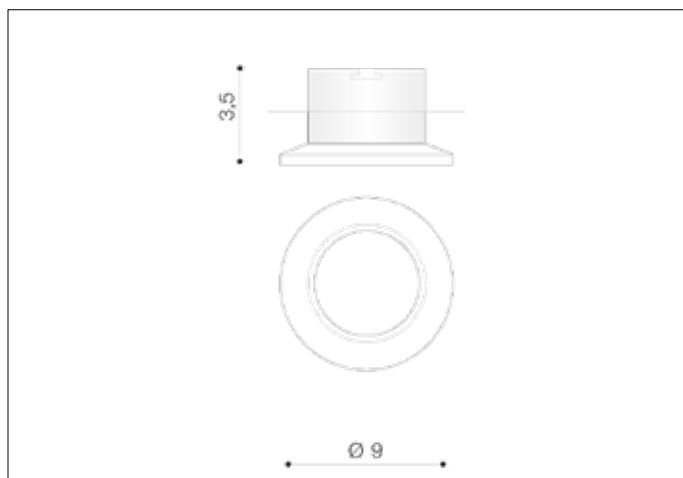

AZzardo[®]
LIGHTING

ADAMO MIDST WHITE
AZ1483, EAN 5901238414834

Dimensions height / width / length [cm] Product Specifications

Product	3,5 x 9 x N/A
Mounting inlet:	3,1 x 6,5 x N/A
Ceiling base:	N/A x N/A x N/A
Shades	N/A x N/A x N/A

Line	TECHNICAL
Type	Downlight
Type of track	N/A
Colour	White
Material	Aluminium
Light source	1
Type of socket	GU10
Lumens	N/A
Kelvins	N/A
Beam angle	N/A
Dimmable	N/A
CCT	N/A
RGB	N/A
RA	N/A
App remote control	N/A
Remote control	N/A
Voltage	230V
Power	max LED 50W
Switch location	N/A
Protection class	IP20
Tilt	N/A
Rotation	N/A

Shipping info height / width / length [cm]

BOX 1:	5 x 10,5 x 10,5
BOX 2:	N/A x N/A x N/A
BOX 3:	N/A x N/A x N/A
Net weight [kg]	0,1
Gross weight [kg]	0,14

Energy efficiency

N/A

Azzardo Sp. z o.o.
ul. Strzeszyńska 33 60-479 Poznań,
NIP: 929-185-75-07