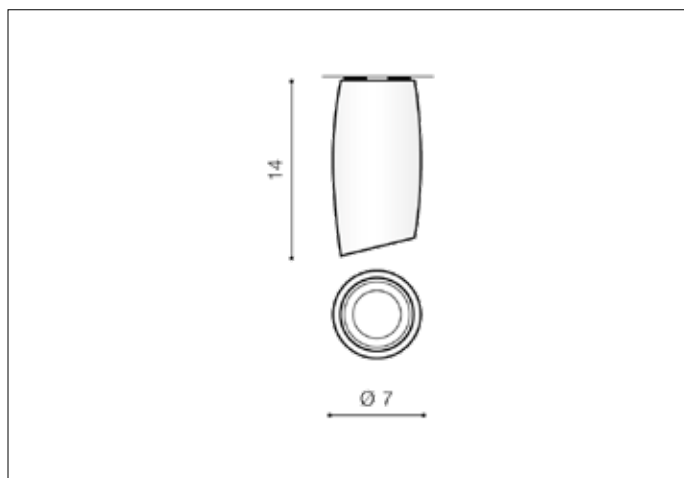

## Dimensions height / width / length [cm] Product Specifications

Product	14 x 7 x N/A
Mounting inlet:	N/A x N/A x N/A
Ceiling base:	N/A x N/A x N/A
Shades	N/A x N/A x N/A

Line	TECHNICAL
Type	Exposed Downlight
Type of track	N/A
Colour	Black / Chrome
Material	Aluminium
Light source	1
Type of socket	GU10
Lumens	N/A
Kelvins	N/A
Beam angle	N/A
Dimmable	N/A
CCT	N/A
RGB	N/A
RA	N/A
App remote control	N/A
Remote control	N/A
Voltage	230V
Power	max LED 50W
Switch location	N/A
Protection class	IP20
Tilt	N/A
Rotation	N/A

## Shipping info height / width / length [cm]

BOX 1:	8 x 15 x 8
BOX 2:	N/A x N/A x N/A
BOX 3:	N/A x N/A x N/A
Net weight [kg]	0,5
Gross weight [kg]	0,55