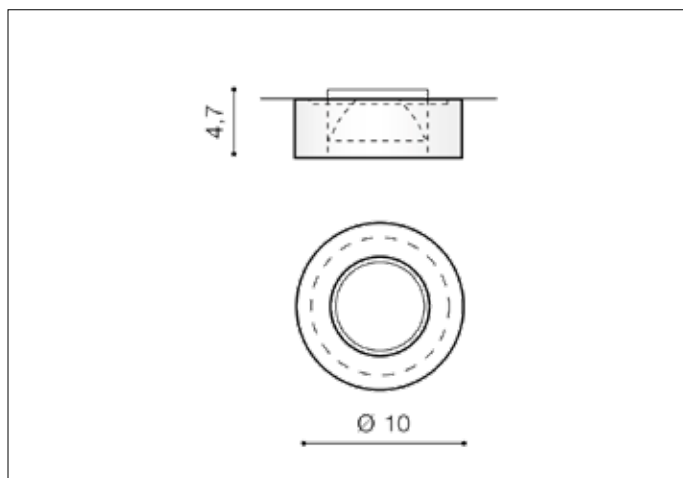

AZzardo[®]
LIGHTING

VEKTOR ROUND
AZ1494, EAN 5901238414940

Dimensions height / width / length [cm] Product Specifications

Product	4,7 x 10 x N/A
Mounting inlet:	2,1 x 5,7 x N/A
Ceiling base:	N/A x N/A x N/A
Shades	N/A x N/A x N/A

Line	TECHNICAL
Type	Downlight
Type of track	N/A
Colour	Clear
Material	Aluminium / Crystal
Light source	1
Type of socket	GU10
Lumens	N/A
Kelvins	N/A
Beam angle	N/A
Dimmable	N/A
CCT	N/A
RGB	N/A
RA	N/A
App remote control	N/A
Remote control	N/A
Voltage	230V
Power	max LED 50W
Switch location	N/A
Protection class	IP20
Tilt	N/A
Rotation	N/A

Shipping info height / width / length [cm]

BOX 1:	7,5 x 10,5 x 10,5
BOX 2:	N/A x N/A x N/A
BOX 3:	N/A x N/A x N/A
Net weight [kg]	0,4
Gross weight [kg]	0,45

Energy efficiency

N/A

Azzardo Sp. z o.o.
ul. Strzeszyńska 33 60-479 Poznań,
NIP: 929-185-75-07