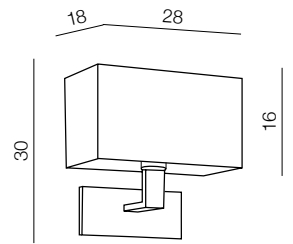

MARTENS WALL

Martens Wall

- ❶ AZ1525 (white)
- ❷ AZ1556 (black)

E27 1x Max 60W
metal/ fabric

Martens Wall LED

- ❶ AZ1526 (white)
- ❷ AZ1558 (black)

E27 1x Max 60W / LED
1x Max 1W 84 LM
bulb integrated - metal/ fabric